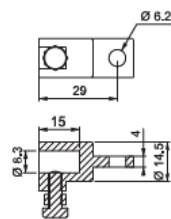

- Locks with three-point cam

ACCESSORIES:

- Round-rod guide (CY)

V :4

L MM	PRODUCT CODE
400	IC 4-0-4-400
500	IC 4-0-4-500
600	IC 4-0-4-600
700	IC 4-0-4-700
800	IC 4-0-4-800
900	IC 4-0-4-900
1000	IC 4-0-4-1000

APPLICATION:

- With gear-box locks

ACCESSORIES:

- Round-rod guide (CY)

For other materials please check: pages 152 and 153

CT.4.0

Rod adapter

PRODUCT CODE