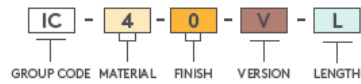

APPLICATION:

- With gear-box locks

ACCESSORIES:

- Round-rod guide (CY)

For other materials please check: pages 152 and 153

CT.4.0

Rod adapter

PRODUCT CODE