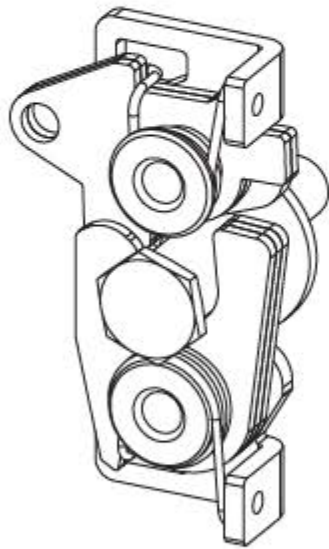

SB.3

STRIKER BOLT (LARGE)

Locked position

Unlocked position

MATERIAL
BODY: Steel

FINISH
Zinc Plated