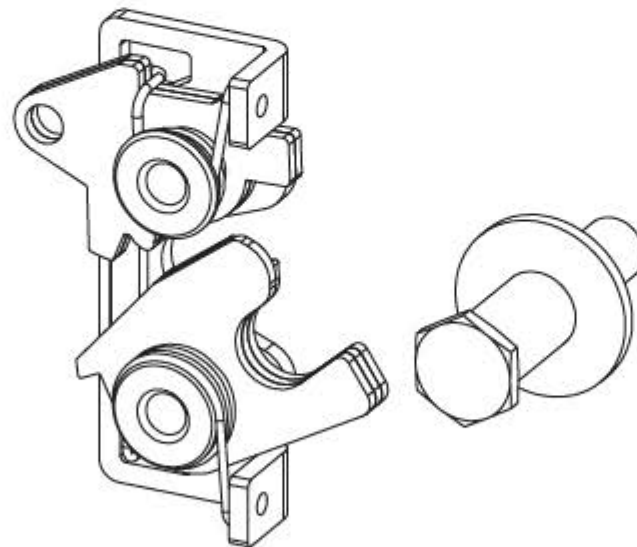

SB.3

STRIKER BOLT (LARGE)

Locked position

Unlocked position

MATERIAL
BODY: Steel

FINISH
Zinc Plated