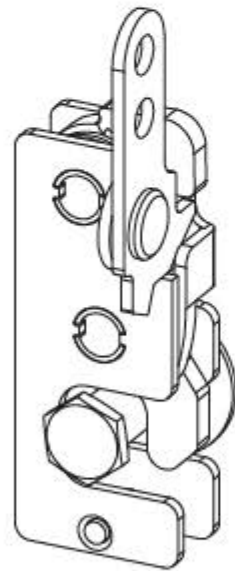

SB.1

STRIKER BOLT (MINI)

Locked position

Unlocked position

MATERIAL
BODY: Steel

FINISH
Zinc Plated