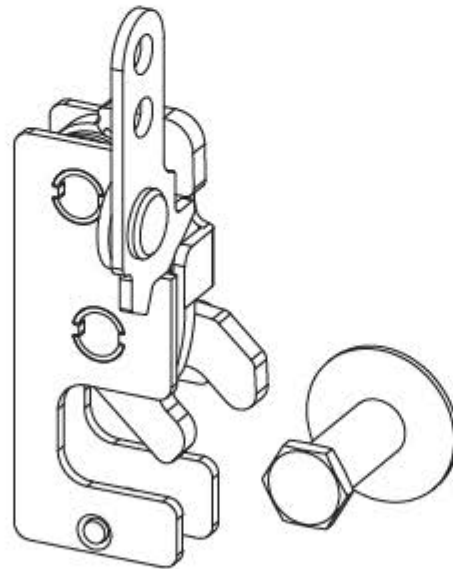

SB.1

STRIKER BOLT (MINI)

Locked position

Unlocked position

MATERIAL
BODY: Steel

FINISH
Zinc Plated