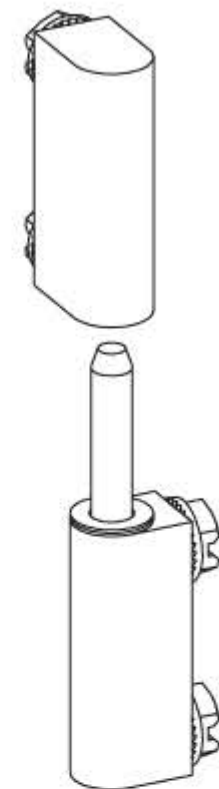

SIDE HINGE

993

- Side-mounted hinge
- Brass 12 mm parts

MATERIAL
Brass

FINISH
Chrome plated

H
16
19
21

Hinge Rotation Angle

PRODUCT CODE