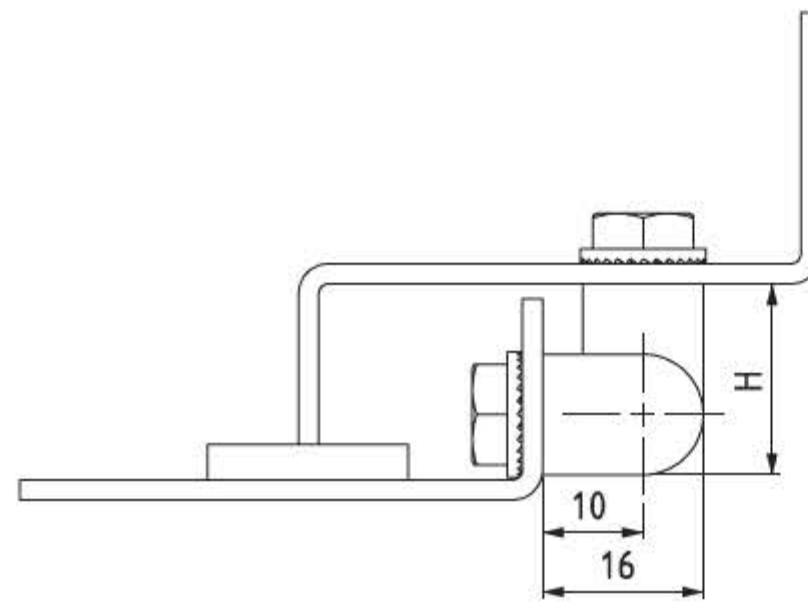

SIDE HINGE

993

- Side-mounted hinge
- Brass 12 mm parts

MATERIAL
Brass

FINISH
Chrome plated

H
16
19
21

Hinge Rotation Angle

PRODUCT CODE

993	-	3	-	1	-	H
GROUP CODE		MATERIAL		FINISH		HEIGHT