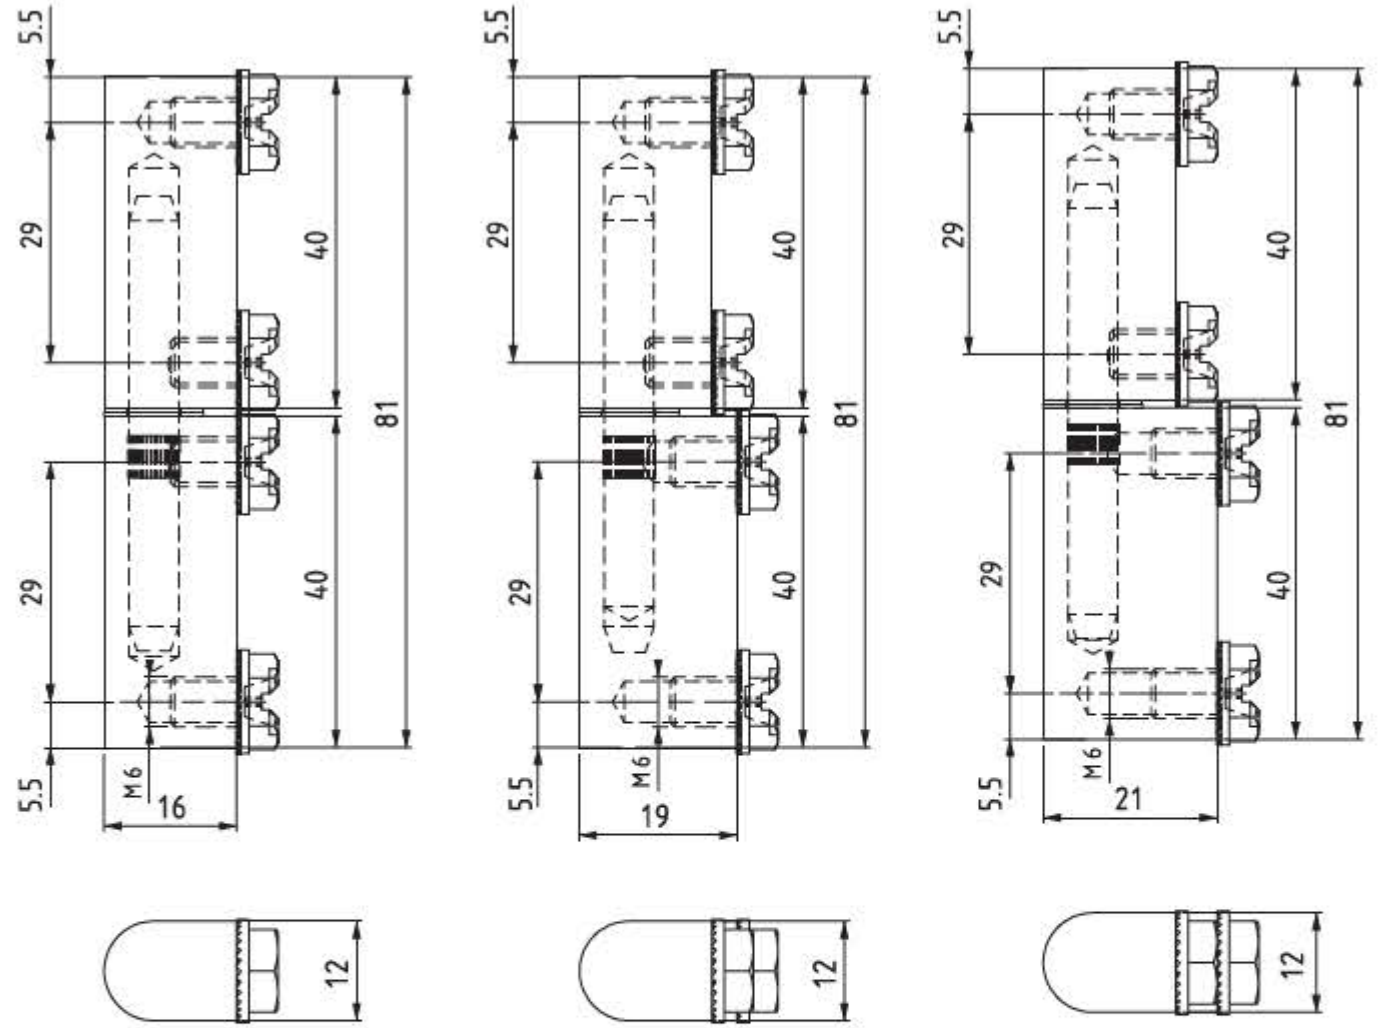

SIDE HINGE

993

- Side-mounted hinge
- Brass 12 mm parts

MATERIAL
Brass

FINISH
Chrome plated

H
16
19
21

Hinge Rotation Angle

PRODUCT CODE

993	-	3	-	1	-	H
GROUP CODE		MATERIAL		FINISH		HEIGHT