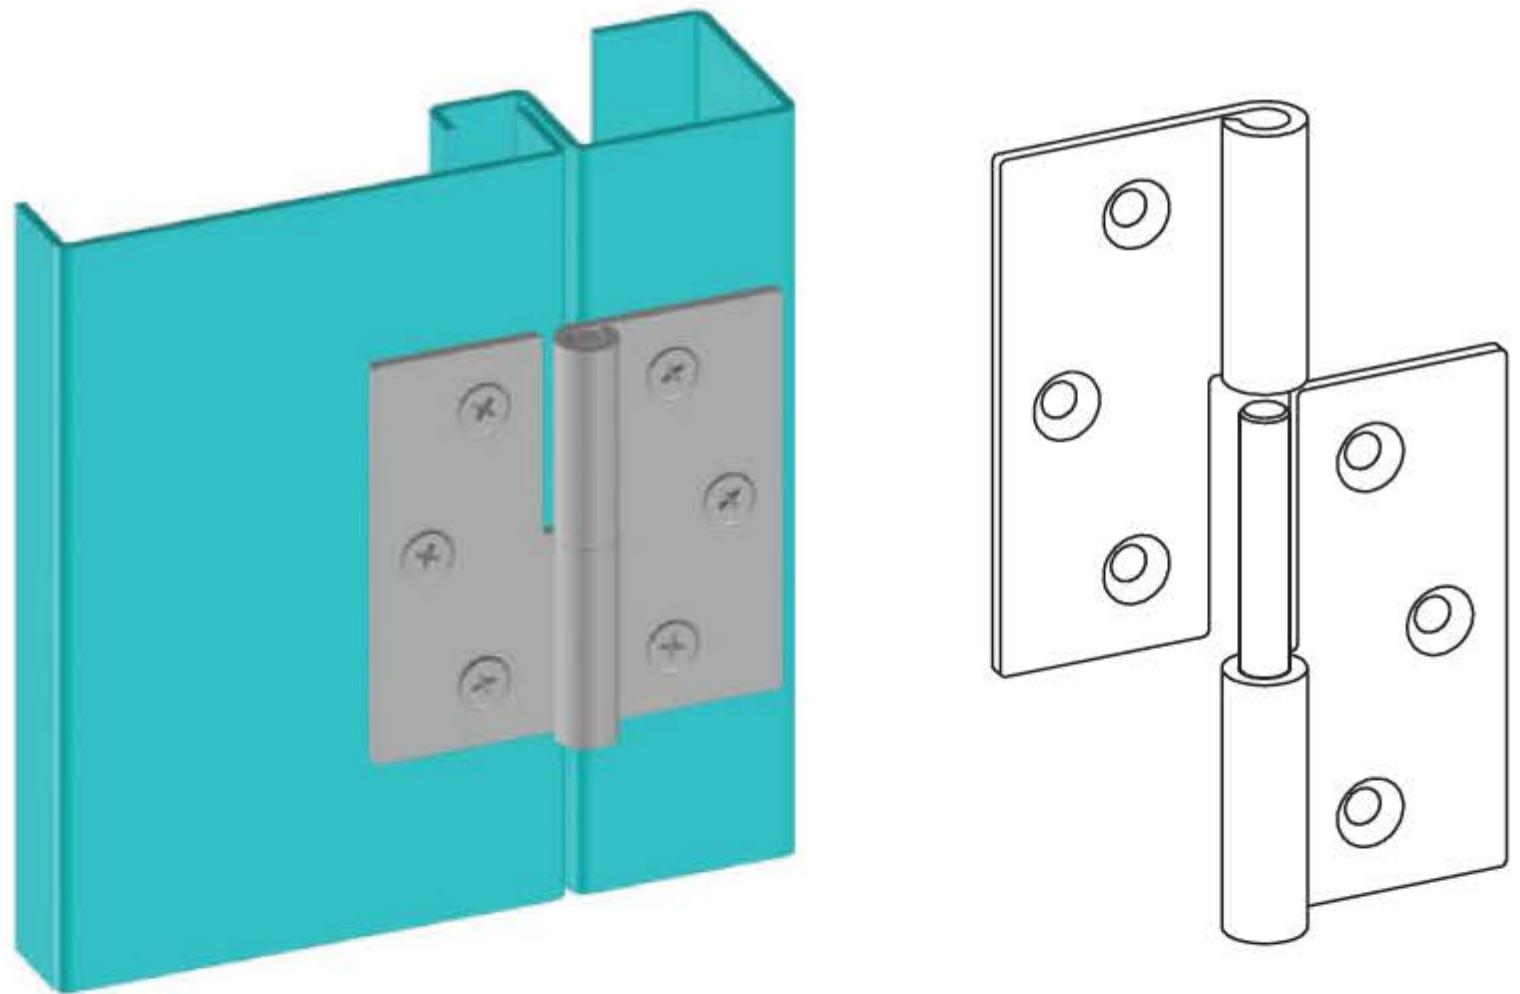

LIFT-OFF HINGE

4299

- Stainless steel version
- Designed for plain/flush-mounted doors
- Suitable for left- and right-hand applications

MATERIAL

BODY: Steel  
PIN: Stainless Steel

FINISH

Zinc plated

Hinge Rotation Angle