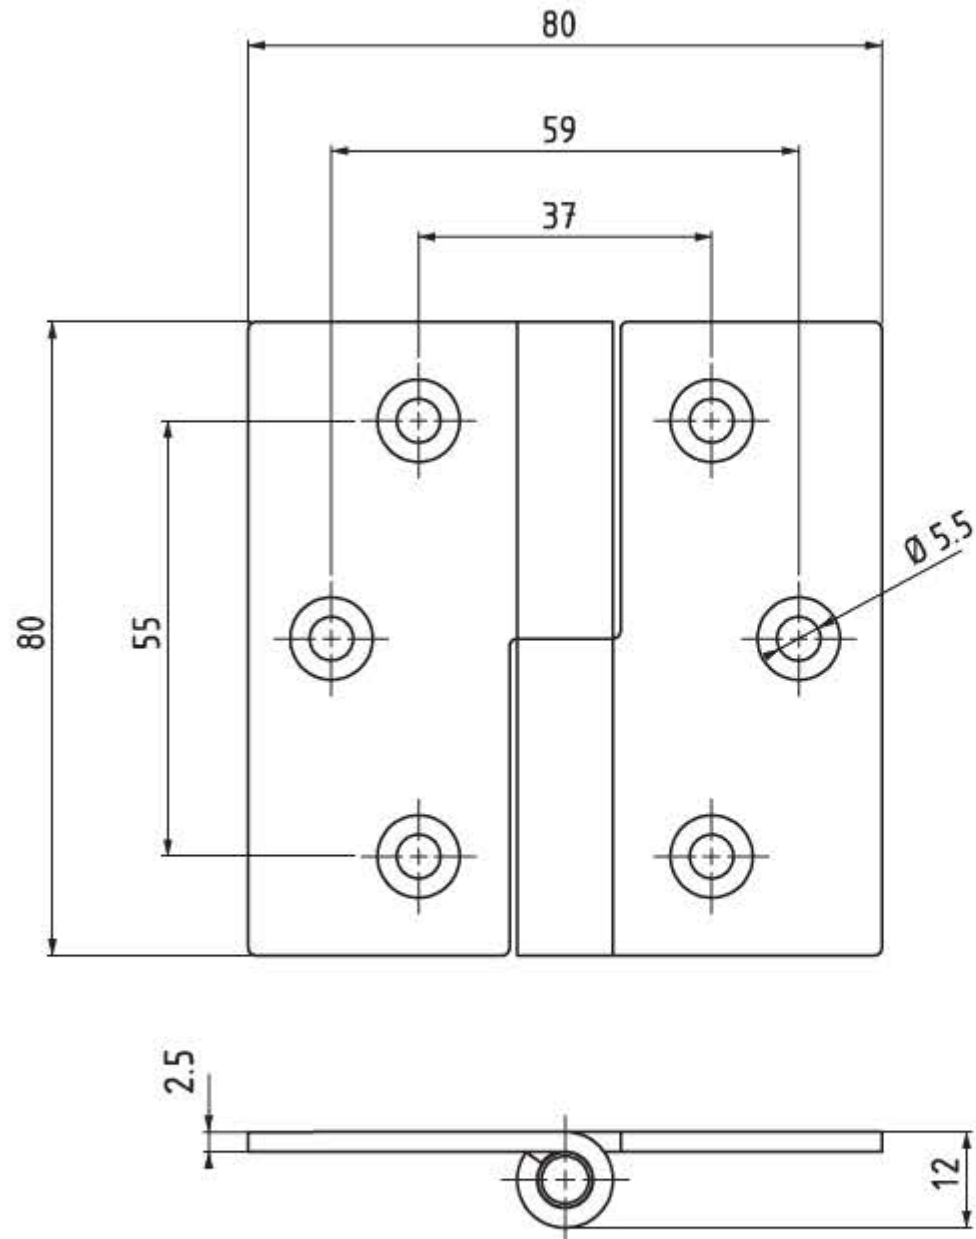

LIFT-OFF HINGE

4299

- Stainless steel version
- Designed for plain/flush-mounted doors
- Suitable for left- and right-hand applications

MATERIAL

BODY: Steel  
PIN: Stainless Steel

FINISH

Zinc plated

Hinge Rotation Angle

PRODUCT CODE