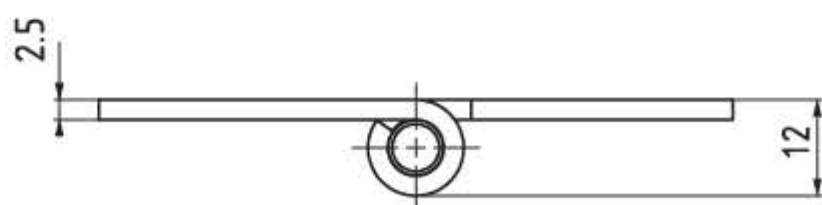

4299

LIFT-OFF HINGE

- Designed for plain/flush-mounted doors
- Suitable for left- and right-hand applications

**MATERIAL**

BODY: Stainless Steel (AISI 304)  
 PIN: Stainless Steel (AISI 303)

**PRODUCT CODE**