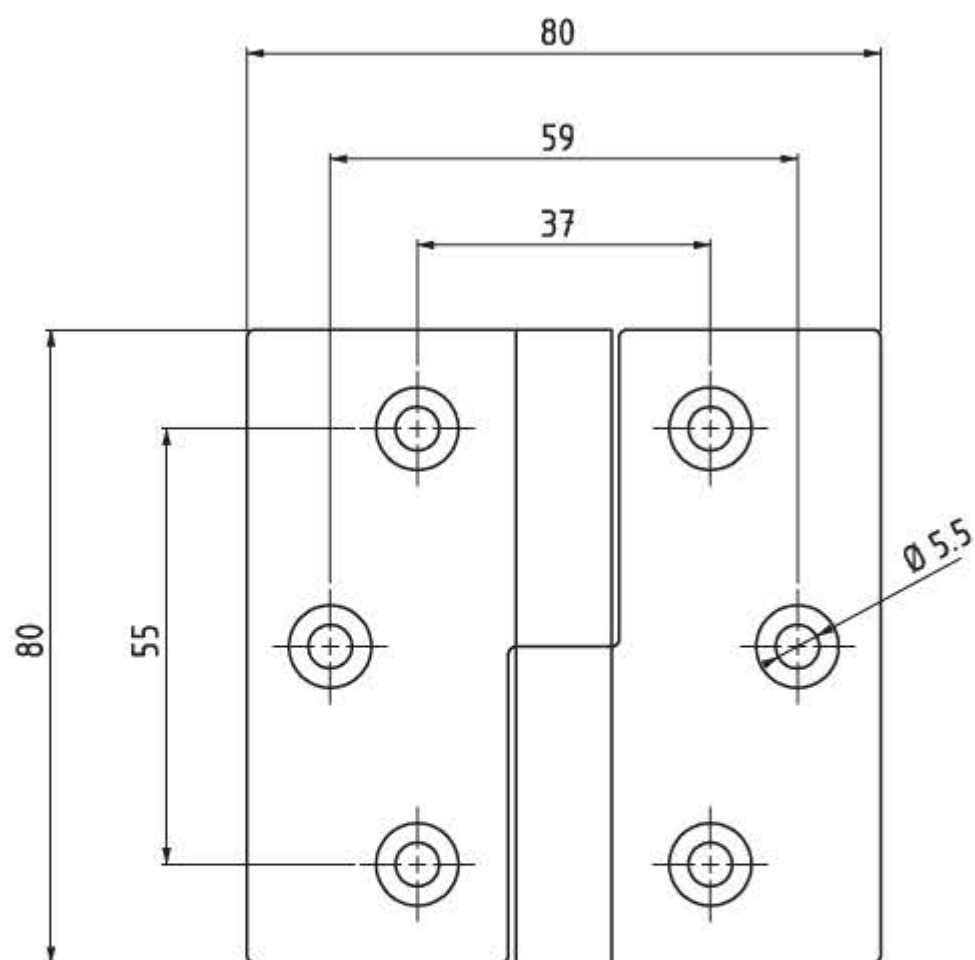

4299

LIFT-OFF HINGE

- Designed for plain/flush-mounted doors
- Suitable for left- and right-hand applications

**MATERIAL**

BODY: Stainless Steel (AISI 304)  
 PIN: Stainless Steel (AISI 303)

**PRODUCT CODE**

Hinge Rotation Angle