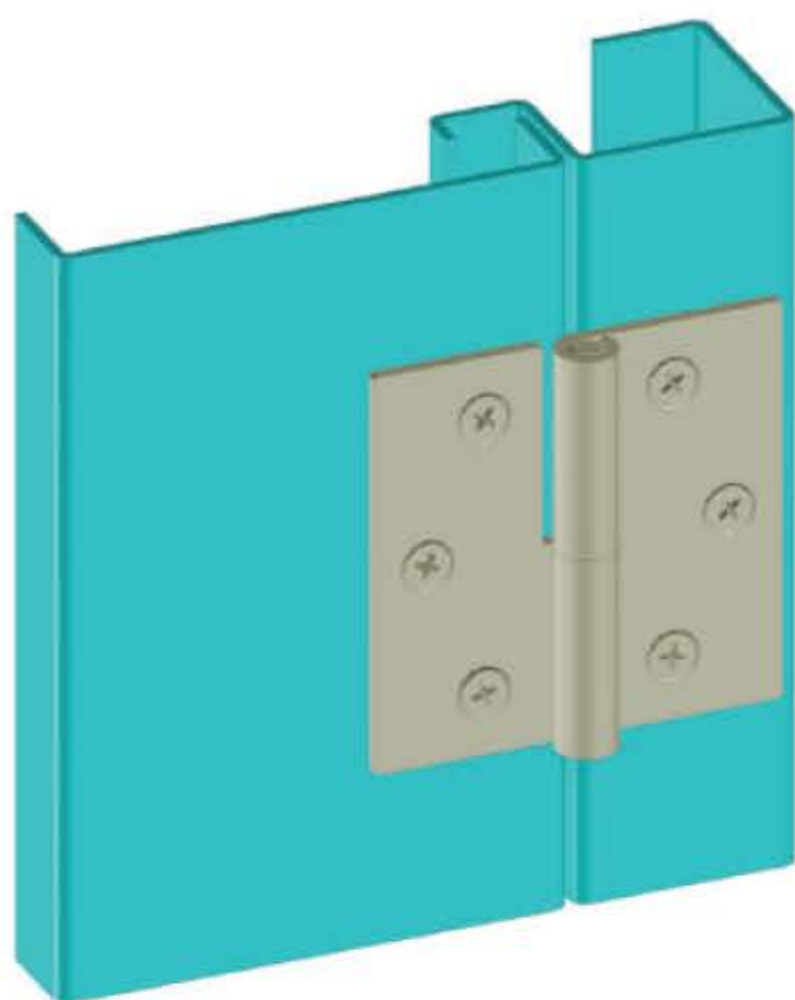

4299

LIFT-OFF HINGE

- Designed for plain/flush-mounted doors
- Suitable for left- and right-hand applications

**MATERIAL**

BODY: Stainless Steel (AISI 304)  
 PIN: Stainless Steel (AISI 303)

**PRODUCT CODE**