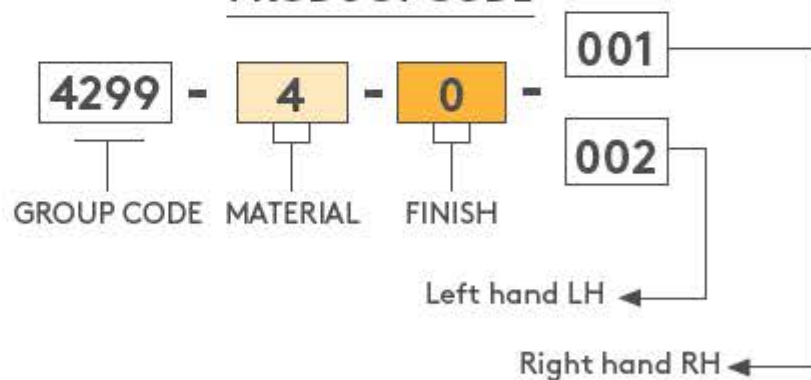

4299

LIFT-OFF HINGE

- Designed for plain/flush-mounted doors
- Suitable for left- and right-hand applications

**MATERIAL**

BODY: Stainless Steel (AISI 304)  
 PIN: Stainless Steel (AISI 303)

**PRODUCT CODE**

Hinge Rotation Angle