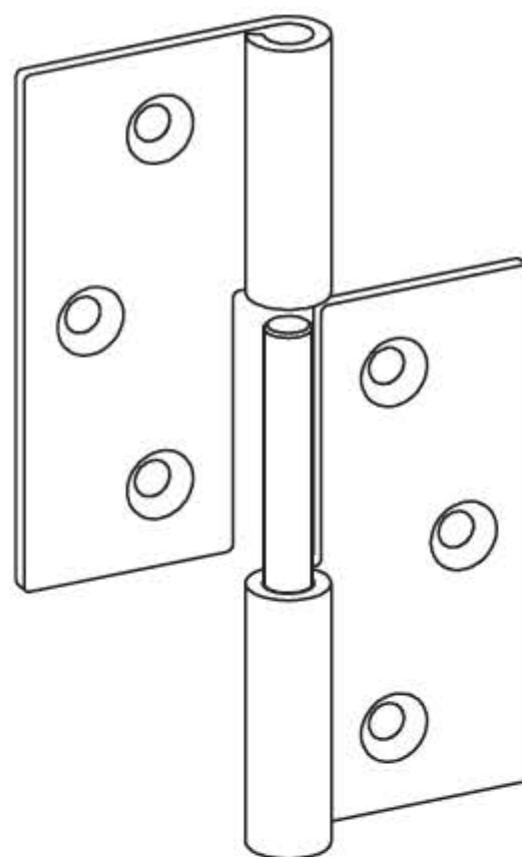

4299

LIFT-OFF HINGE

- Designed for plain/flush-mounted doors
- Suitable for left- and right-hand applications

**MATERIAL**

BODY: Stainless Steel (AISI 304)  
 PIN: Stainless Steel (AISI 303)

**PRODUCT CODE**

Hinge Rotation Angle