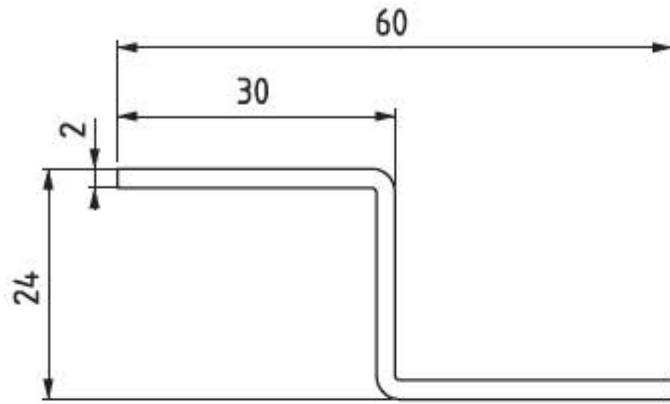

32103068

CABLE MOUNTING BRACKET

**MATERIAL**  
BODY: Steel

**FINISH**  
Zinc Plated