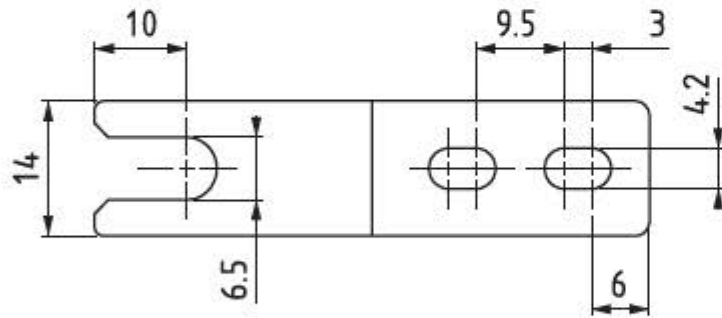

32103068

CABLE MOUNTING BRACKET

**MATERIAL**  
BODY: Steel

**FINISH**  
Zinc Plated