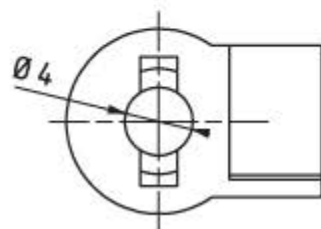

# RETAINER CLIP

(Cable Accessory)

MATERIAL  
PA6

A	B	C	D	E	F	Trigger Lever Type	Product Code
5.9	2.5	4.3	14.4	6.3	2	Perpendicular, In line, Two point	320.02.193
5.9	4.5	4.3	16.4	6.3	4	Top, Bottom	320.02.194