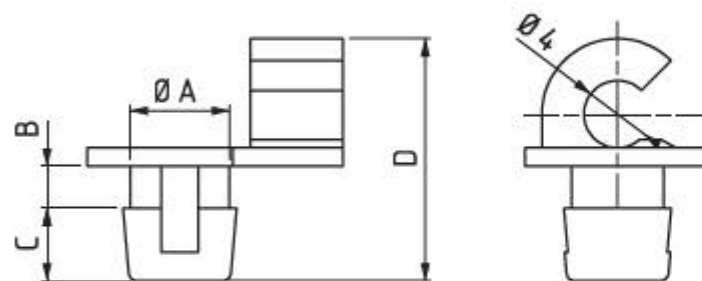

# RETAINER CLIP

(Cable Accessory)

MATERIAL  
PA6

A	B	C	D	E	F	Trigger Lever Type	Product Code
5.9	2.5	4.3	14.4	6.3	2	Perpendicular, In line, Two point	320.02.193
5.9	4.5	4.3	16.4	6.3	4	Top, Bottom	320.02.194