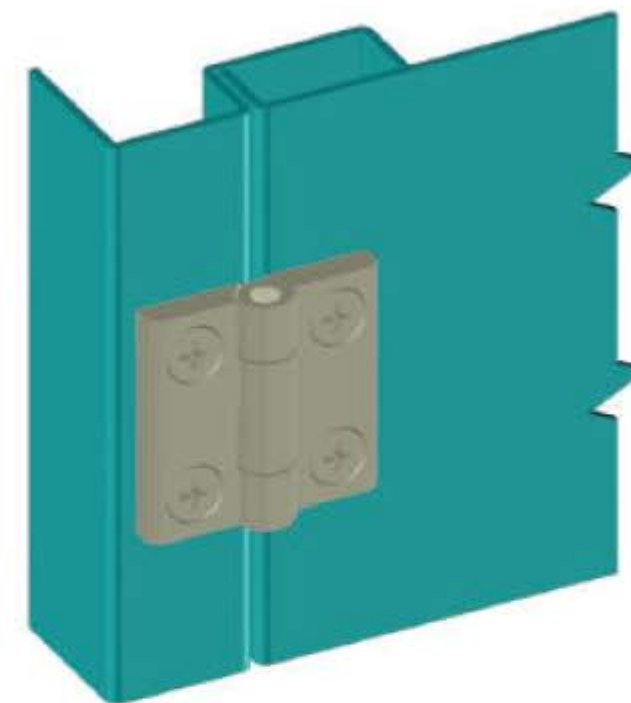

MINI LEAF HINGE

1299

- Generally used for plain/ small flush mounted doors.
- Opening angle is 270°

MATERIAL
Stainless Steel (AISI 316)

PRODUCT CODE

1299 - 4 - 0
GROUP CODE MATERIAL FINISH