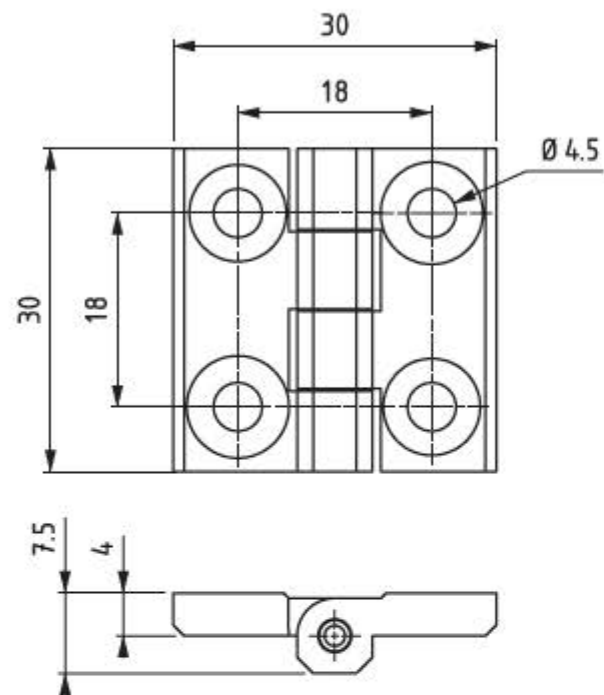

MINI LEAF HINGE

1299

- Generally used for plain/ small flush mounted doors.
- Opening angle is 270°

MATERIAL
Stainless Steel (AISI 316)

PRODUCT CODE

1299 - 4 - 0
GROUP CODE MATERIAL FINISH