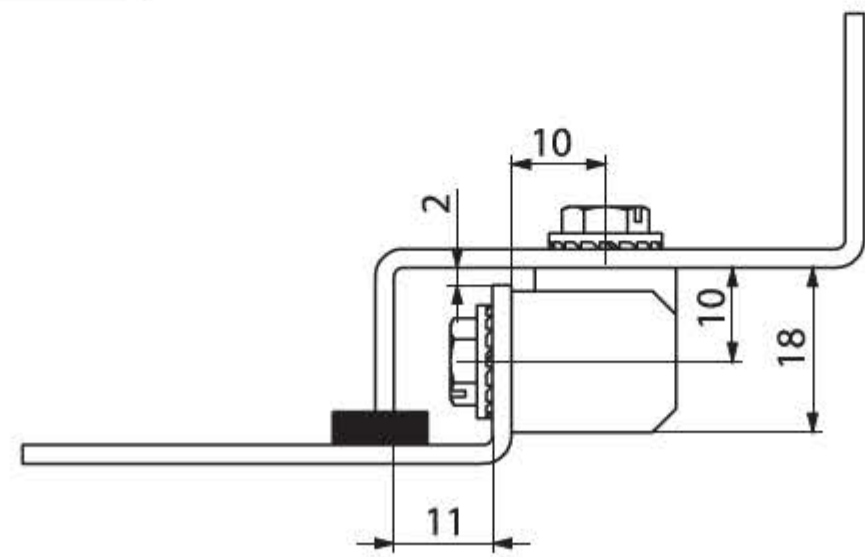

LIFT-OFF HINGE

1293

- Lift-off hinge
- Suitable for left- and right-hand applications
- Maximum hinge rotation 180°

**MATERIAL**

BODY: Stainless Steel (AISI 304)  
PIN: Stainless Steel (AISI 303)

⚠ Note: Bolts are supplied