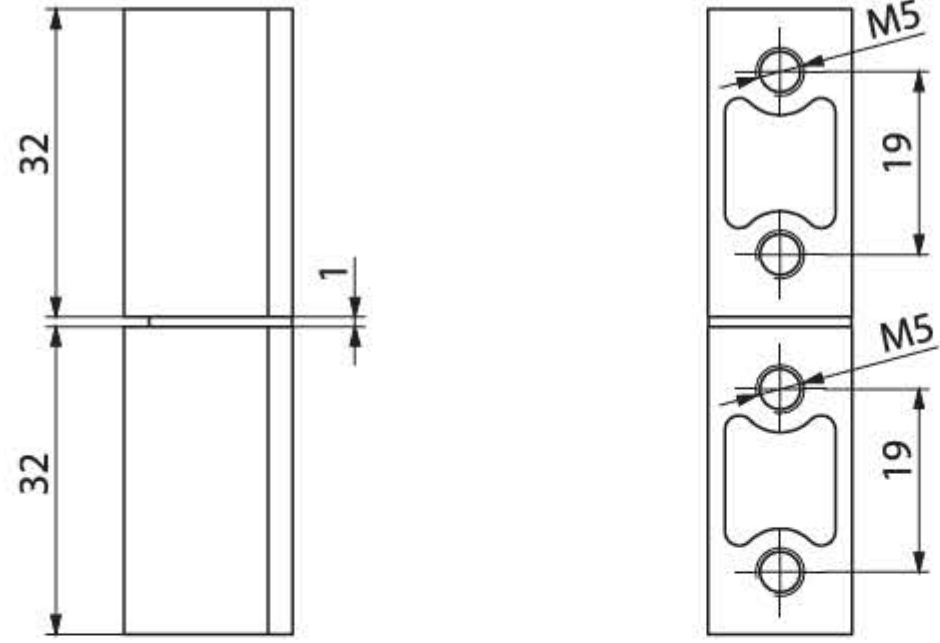

LIFT-OFF HINGE

1293

- Lift-off hinge
- Suitable for left- and right-hand applications
- Maximum hinge rotation 180°

**MATERIAL**

BODY: Stainless Steel (AISI 304)  
PIN: Stainless Steel (AISI 303)

⚠ Note: Bolts are supplied