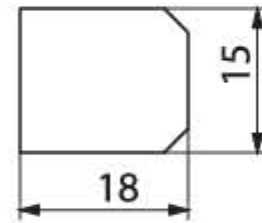

LIFT-OFF HINGE

1293

- Lift-off hinge
- Suitable for left- and right-hand applications
- Maximum hinge rotation 180°

**MATERIAL**

BODY: Stainless Steel (AISI 304)  
PIN: Stainless Steel (AISI 303)

⚠ Note: Bolts are supplied